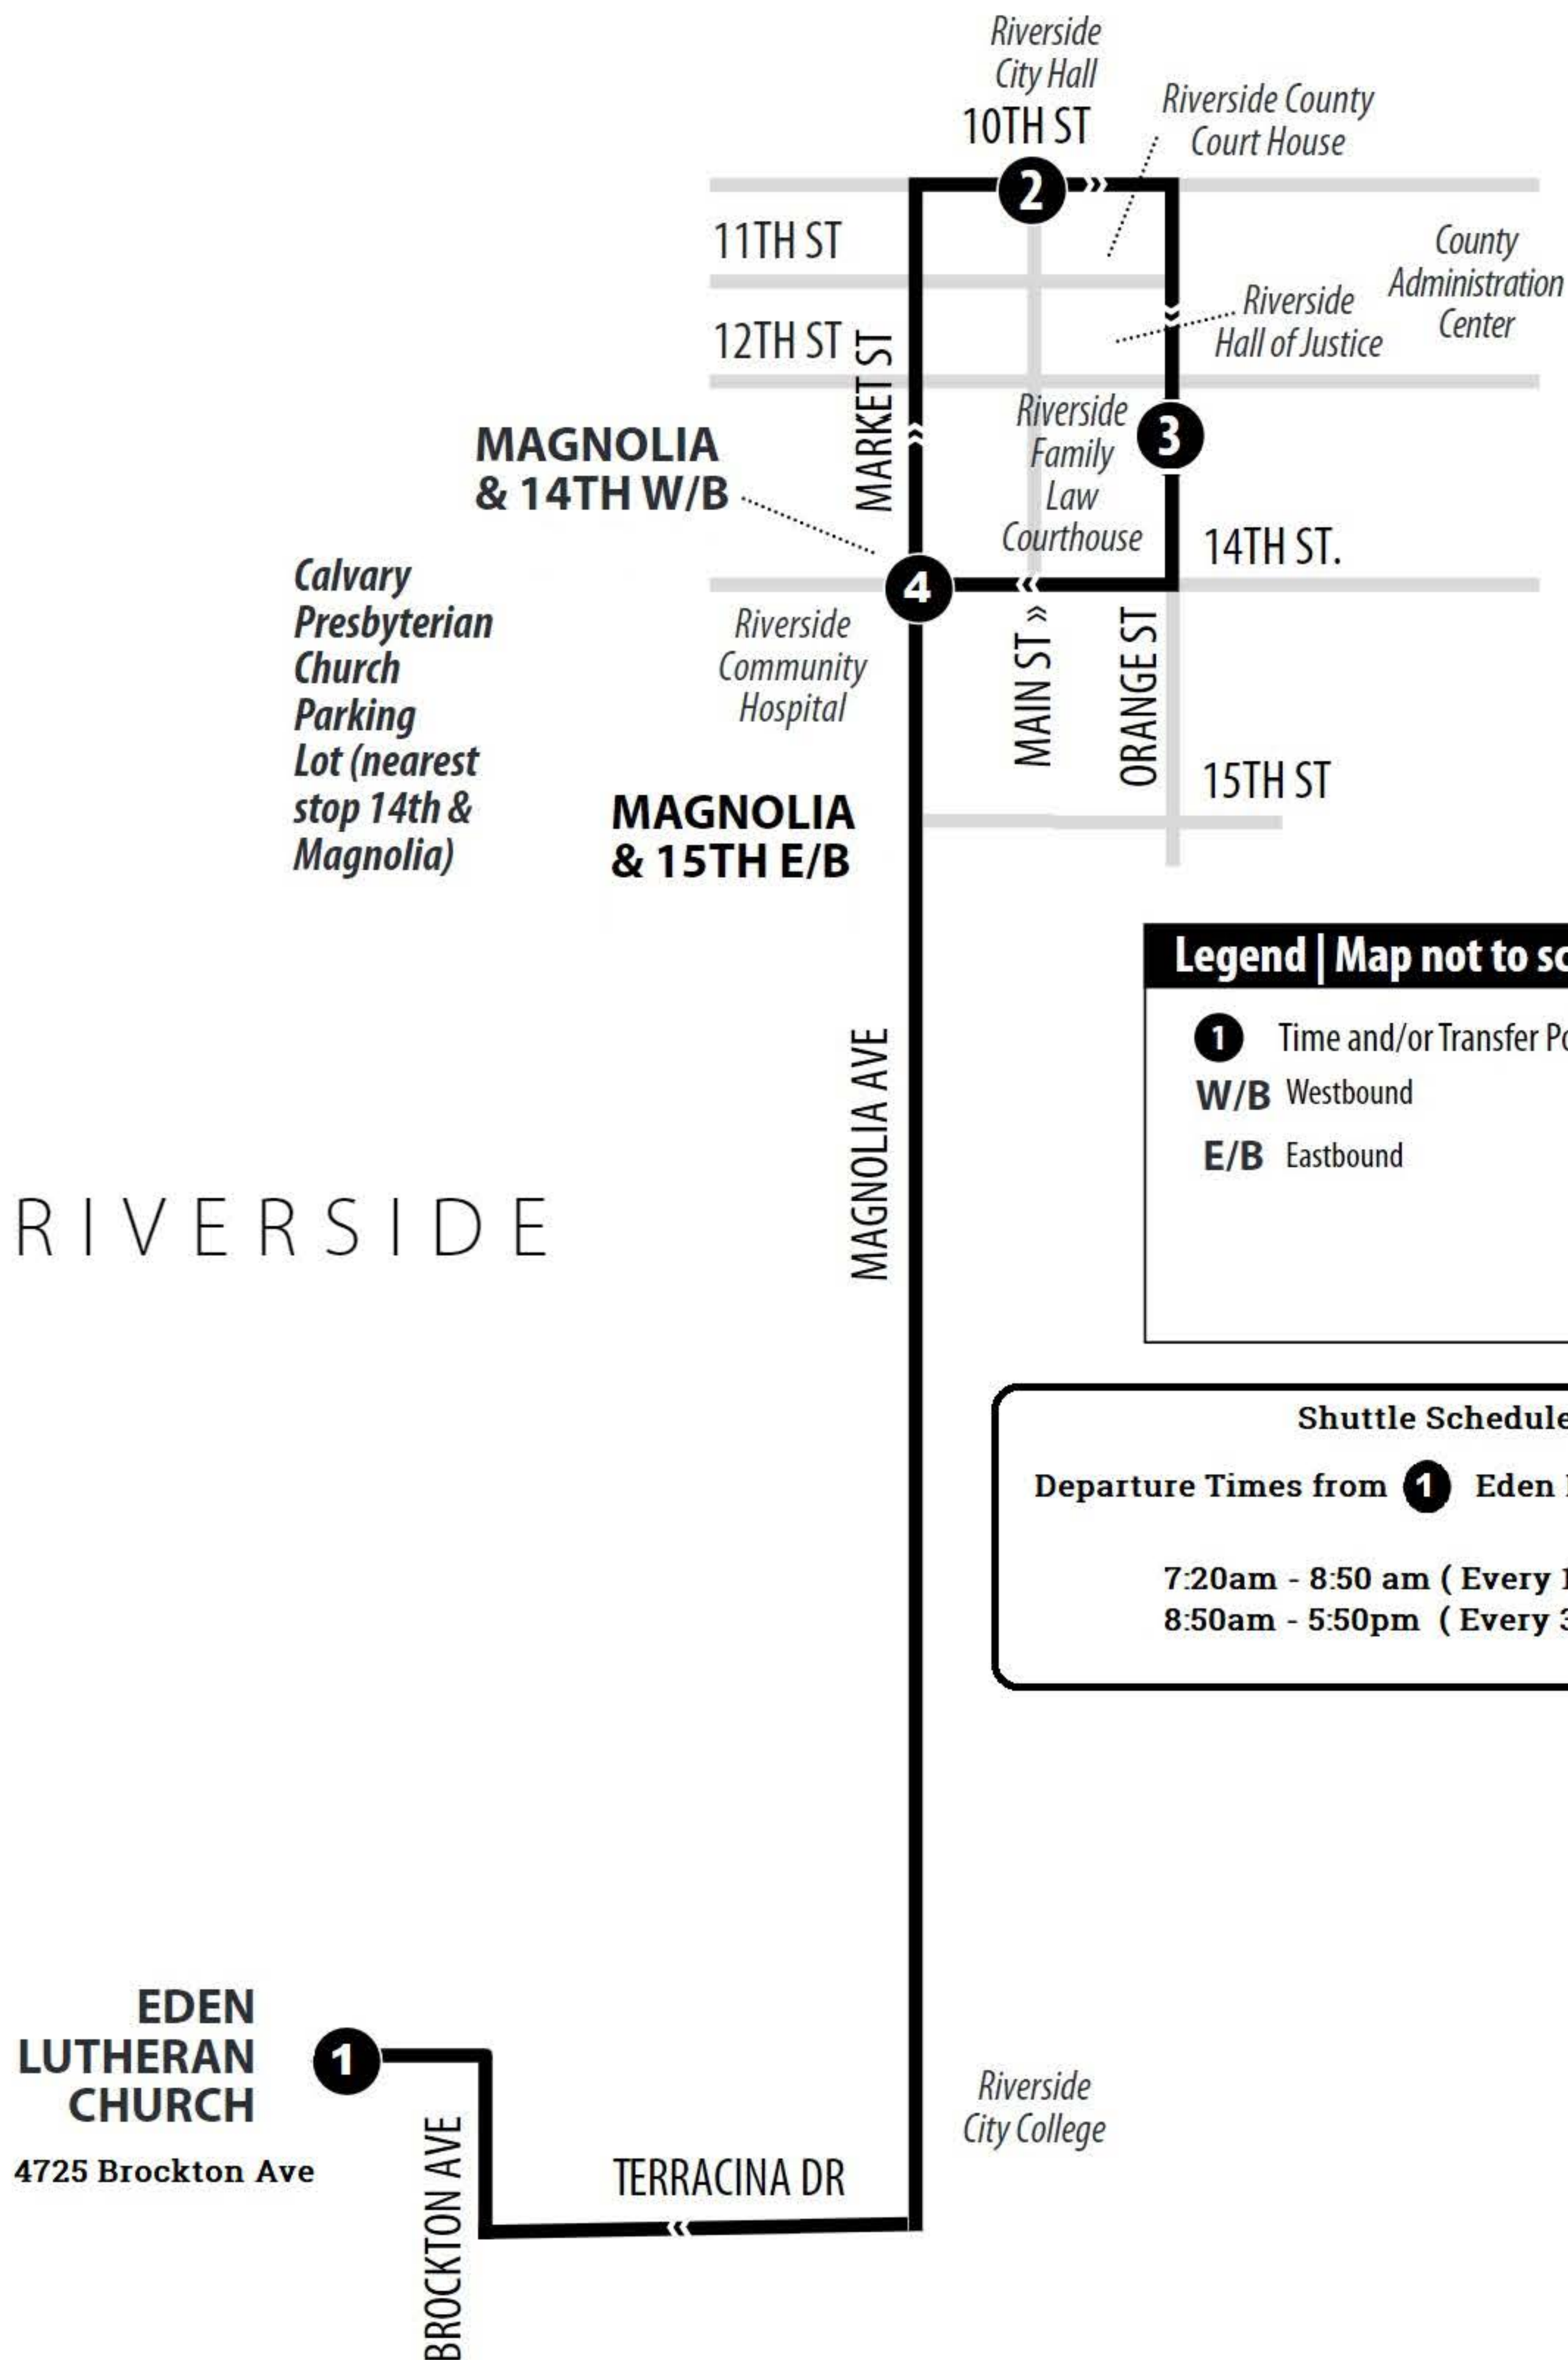

Routing and timetables
subject to change.
 Rutas y horarios son
 sujetos a cambios.

Runs Monday – Thursday Only. No service on Fridays, weekends or: New Year's Day, MLK Day, Lincoln's Birthday, President's Day, Washington's Birthday, Cesar Chavez Day, Memorial Day, Independence Day, Labor Day, Columbus Day, Veterans Day, Thanksgiving Day, Christmas Day.

EDEN LUTHERAN CHURCH
 4725 Brockton Ave

Riverside City College