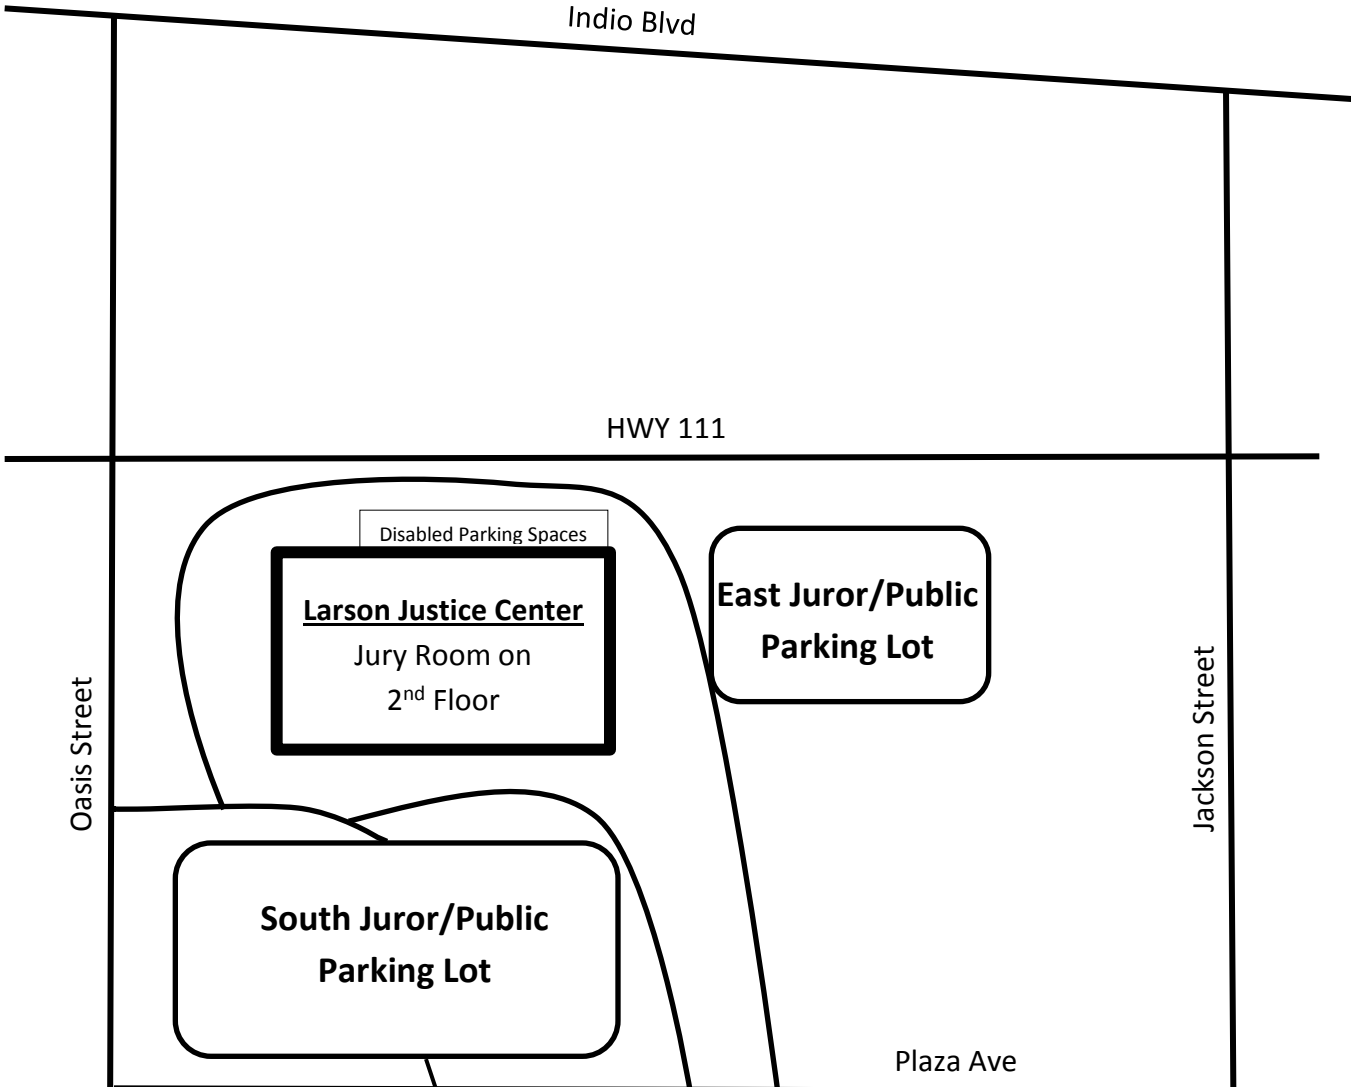

Larson Justice Center Juror Parking Locations

County Hourly Fee
Parking Structure
-No Free Parking-

**Time Limited
2 and 4 Hour
Public Parking Lot
(behind structure)**

Larson Justice Center Parking Information
You must place the parking permit provided with your summons on the dashboard of your vehicle prior to parking in the East or South juror parking lots.
There is two and four hour short-term parking in the parking lot behind the parking structure.
Please note: The court does not validate parking in the parking structure.